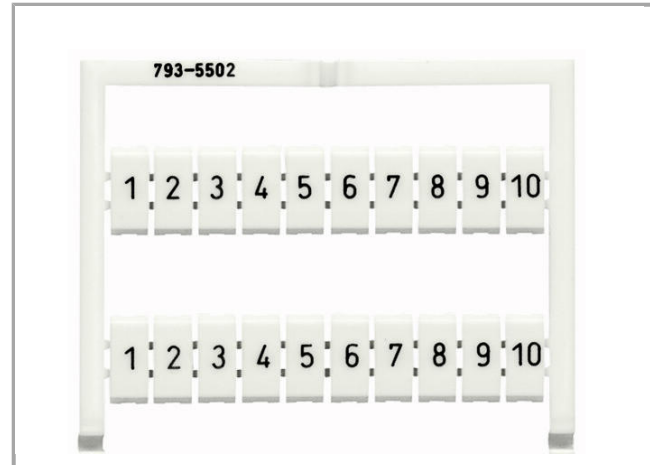

Data sheet | Item number: 793-502

WMB marking card; as card; MARKED; 1 ... 10 (10x); not stretchable;

Horizontal marking; snap-on type

793-502

Data

Technical Data

Color	white
Marking	1 ... 10 (10x)
Printing direction	Horizontal marking
Color of marking	black
Marking type	Digits
Konfektionierung	10 strips with 10 markers per card
Marker width	5 mm
Fire load	0.257 MJ

Mechanical data

Weight	8.9 g
Marker/Strip width	5 mm

Commercial data

Product Group	2 (Terminal Block Accessories)
Country of origin	DE
GTIN	4017332529693
Customs Tariff No.	4911990000

Subject to changes.
